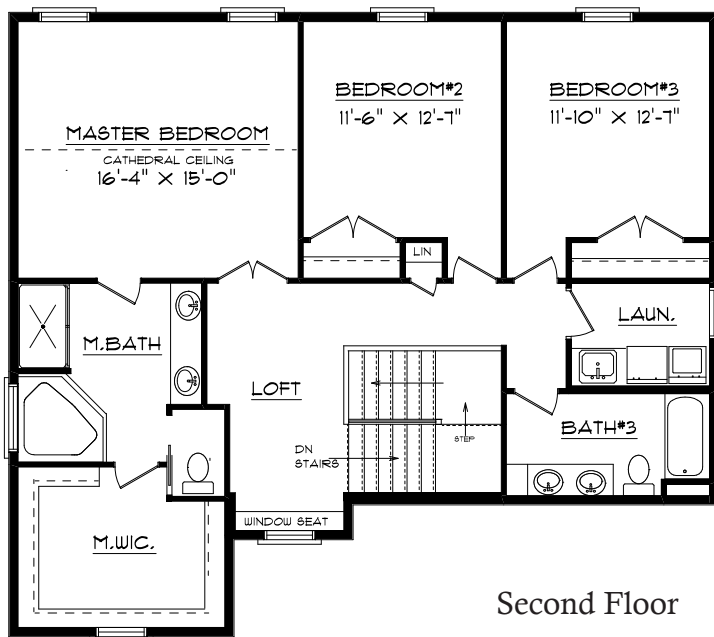

Lot 606 Sommer Place

6504 W. Callahan Ct., Edwards, IL 61528

Plan Summary

First Floor	1317 sq.ft.
Second Floor	1226 sq.ft.
Basement	785 sq.ft.
TOTAL Finished	3328 sq.ft.

First Floor

Second Floor

Finished Basement