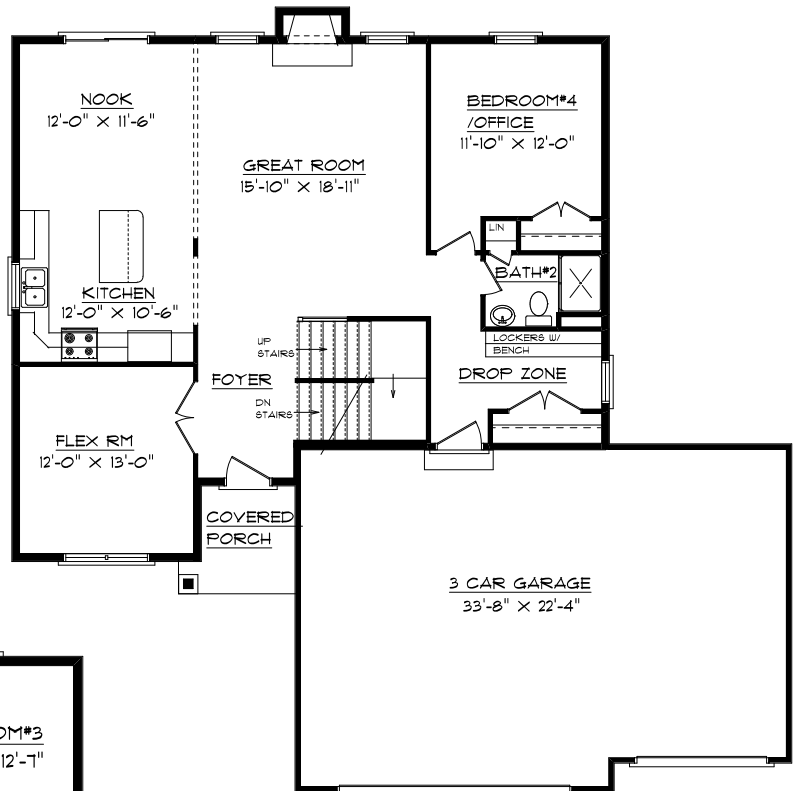

Lot 606 Sommer Place

6504 W. Callahan Ct., Edwards, IL 61528

Plan Summary

First Floor	1317 sq.ft.
Second Floor	1226 sq.ft.
Basement	785 sq.ft.
TOTAL Finished	3328 sq.ft.

First Floor

Second Floor

Finished Basement