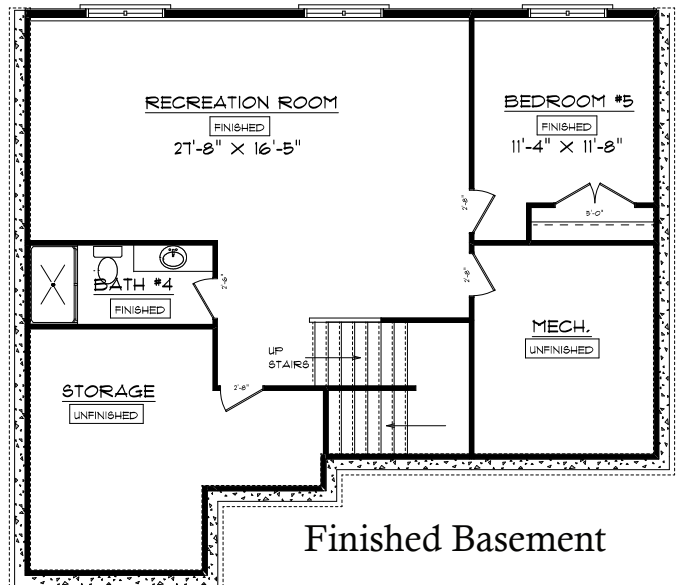

Lot 606 Sommer Place

6504 W. Callahan Ct., Edwards, IL 61528

Plan Summary

First Floor	1317 sq.ft.
Second Floor	1226 sq.ft.
Basement	785 sq.ft.
TOTAL Finished	3328 sq.ft.

First Floor

Second Floor

Finished Basement