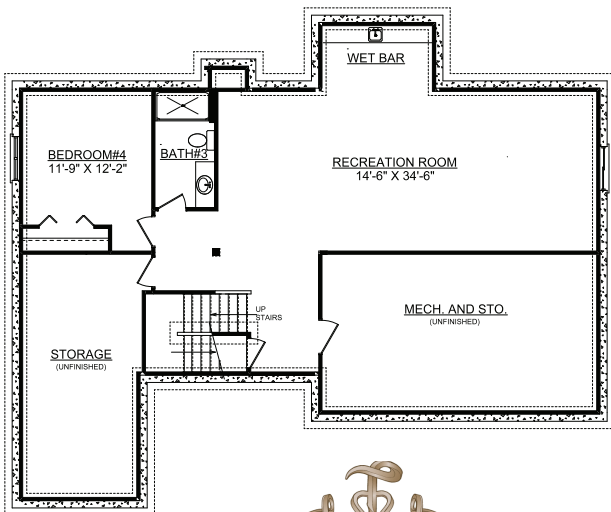

### Home Features...

New Geneva Ranch Floor Plan  
4 Bedrooms, 3 Baths  
3 Car Attached Garage  
Finished Basement- Wet Bar, BR#4, Bath  
Pella Windows and Exterior Doors  
Spacious Foyer with U-Shaped Stairs  
Drop Zone with Custom Lockers  
Separate Laundry Room  
Attractive Kitchen & Bath Cabinetry  
-Featuring Soft Close Doors & Drawers  
Large Center Island with Stool Seating  
Granite Tops  
Stainless Steel Appliances  
Fireplace with Stone/Wood Surround  
Wood & Ceramic Tile Flooring  
Great Room Tray Ceiling  
Master Bedroom Suite with Cathedral Ceiling  
Master Bath Tiled Shower with Glass Door  
Large Walk-In Closet  
Professional Installed Radon Mitigation  
Fully Sodded Yard  
Exterior Stone & Vinyl Board/Batten Accents

### Plan Summary

<b>First Floor</b>	1824 sq.ft.
<b>Finished Basement</b>	951 sq.ft.
<b>TOTAL Finished</b>	2775 sq.ft.